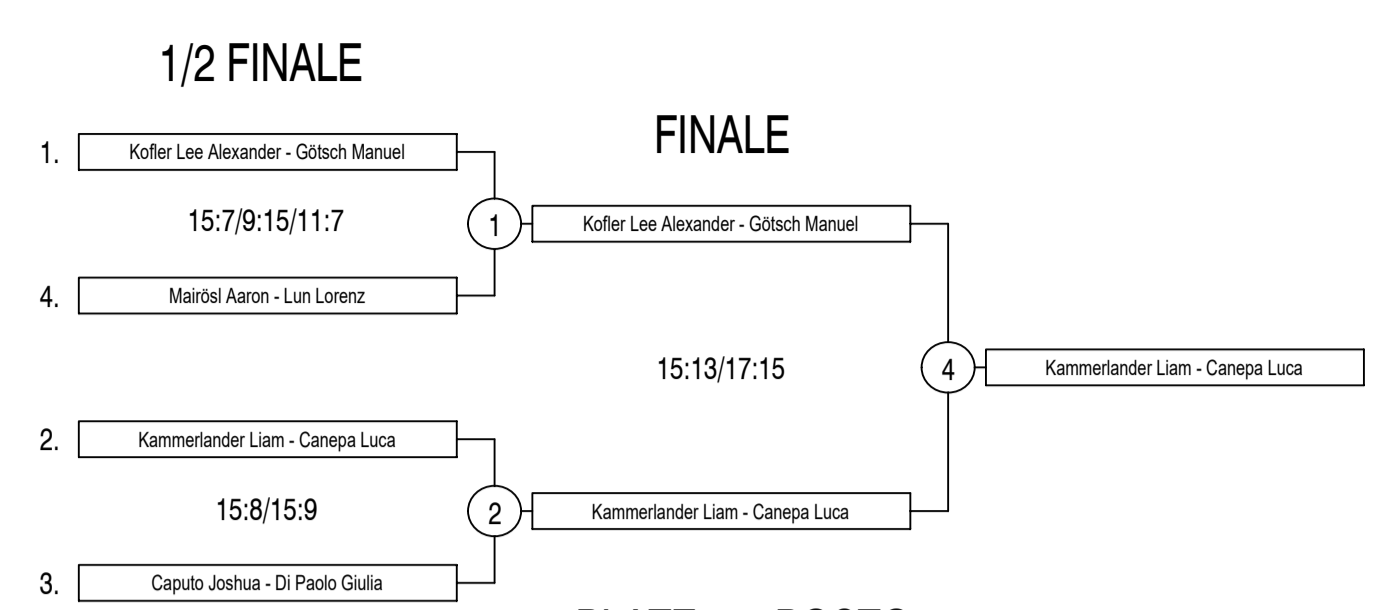

Spielfeld 1 - Campo 1

Table showing match results for Spielfeld 1 - Campo 1, including player names and scores.

Spielfeld 2 - Campo 2

Table showing match results for Spielfeld 2 - Campo 2, including player names and scores.

Spielfeld 3 - Campo 3

Table showing match results for Spielfeld 3 - Campo 3, including player names and scores.

Spielfeld 4 - Campo 4

Table showing match results for Spielfeld 4 - Campo 4, including player names and scores.

Spielfeld 5 - Campo 5

Table showing match results for Spielfeld 5 - Campo 5, including player names and scores.

Spielfeld 6 - Campo 6

Table showing match results for Spielfeld 6 - Campo 6, including player names and scores.

Spielfeld 7 - Campo 7

Table showing match results for Spielfeld 7 - Campo 7, including player names and scores.

HERREN U12 - MASCHILE U12

DAMEN U14 - FEMMINILE U14

HERREN U14 - MASCHILE U14

DAMEN U12 - FEMMINILE U12