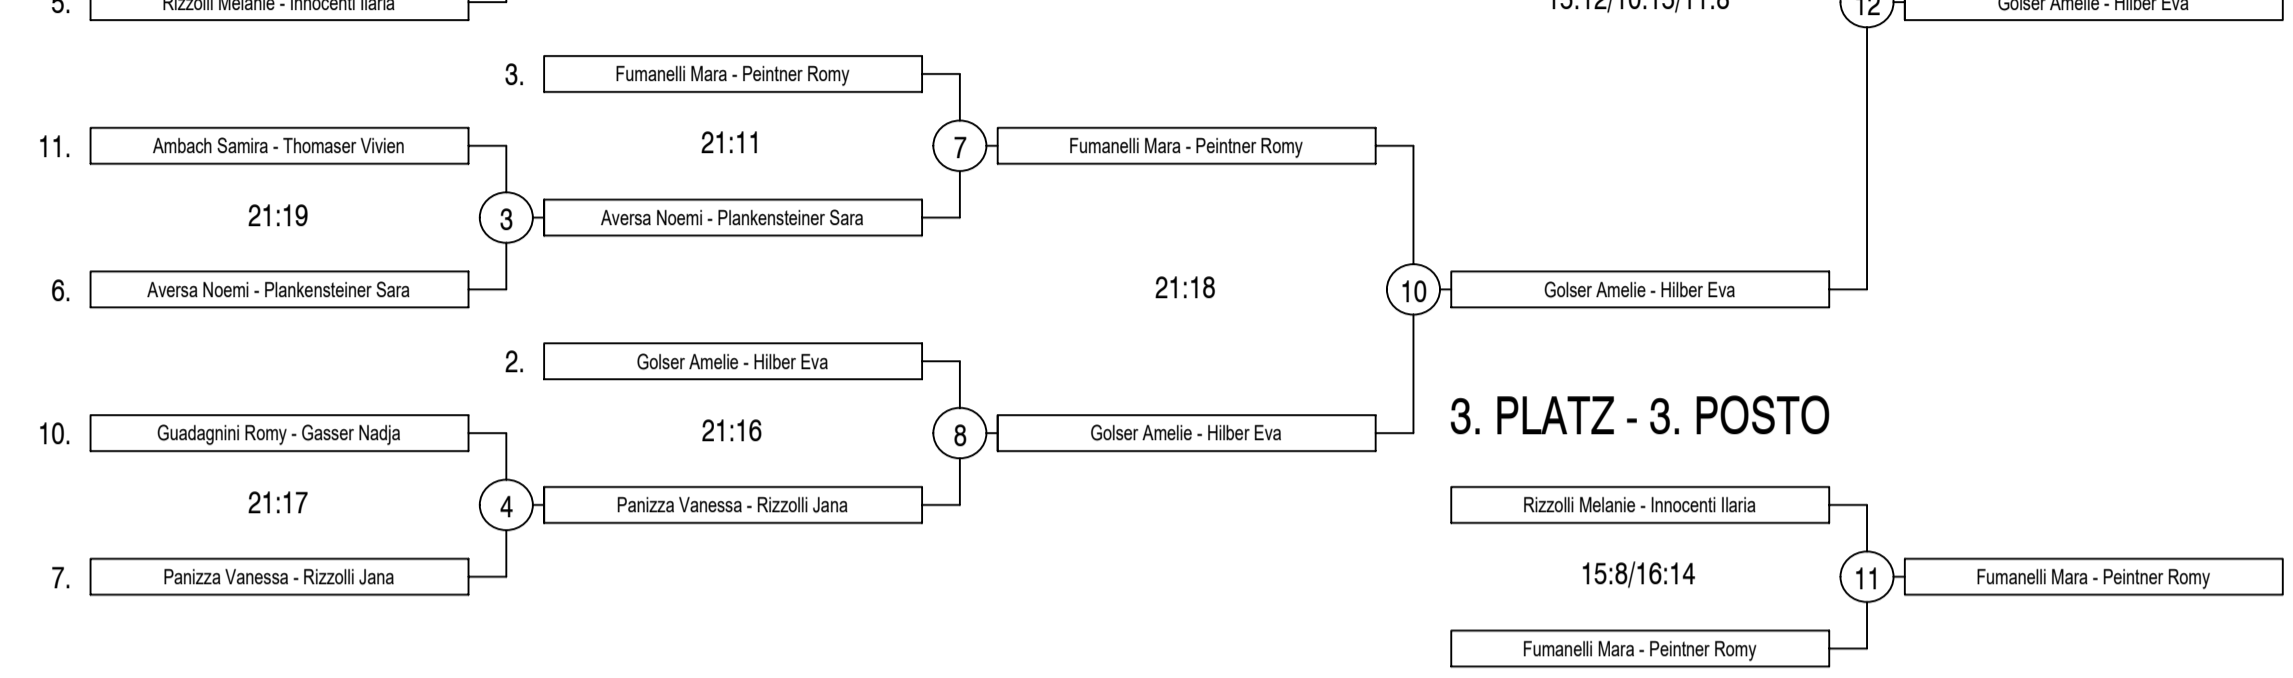

Spielfeld 3 - Campo 3

Table showing match results for Spielfeld 3 - Campo 3, including player names and scores.

Spielfeld 4 - Campo 4

Table showing match results for Spielfeld 4 - Campo 4, including player names and scores.

Spielfeld 5 - Campo 5

Table showing match results for Spielfeld 5 - Campo 5, including player names and scores.

Spielfeld 6 - Campo 6

Table showing match results for Spielfeld 6 - Campo 6, including player names and scores.

Spielfeld 7 - Campo 7

Table showing match results for Spielfeld 7 - Campo 7, including player names and scores.

HERREN U12 - MASCHILE U12

DAMEN U14 - FEMMINILE U14

HERREN U14 - MASCHILE U14

DAMEN U12 - FEMMINILE U12