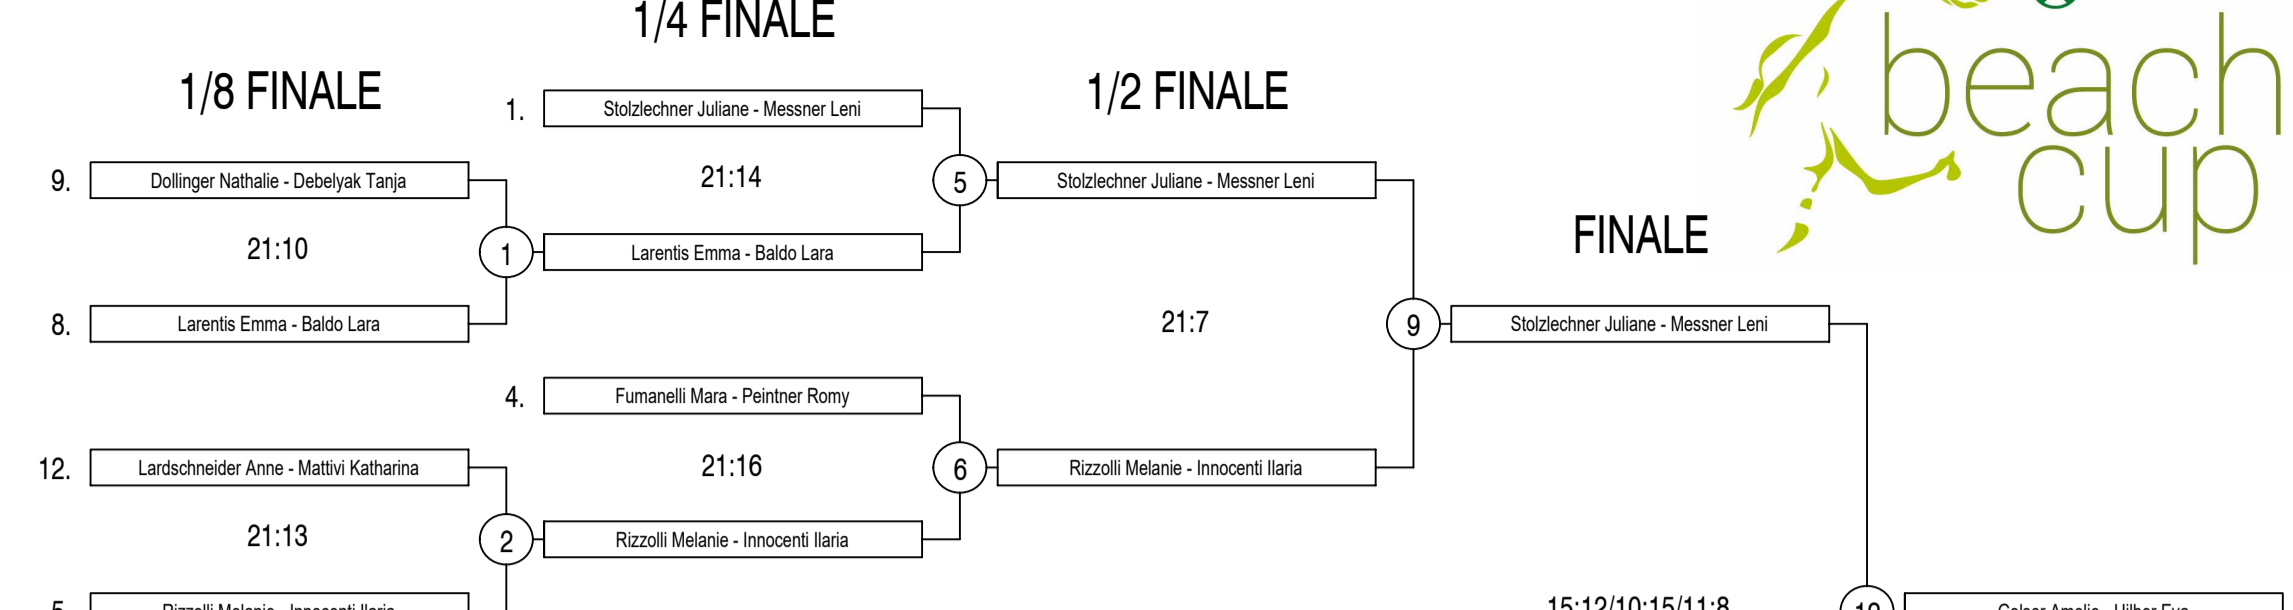

Spielfeld 3 - Campo 3

Table showing match results for Spielfeld 3 - Campo 3, including player names and scores.

Spielfeld 4 - Campo 4

Table showing match results for Spielfeld 4 - Campo 4, including player names and scores.

Spielfeld 5 - Campo 5

Table showing match results for Spielfeld 5 - Campo 5, including player names and scores.

Spielfeld 6 - Campo 6

Table showing match results for Spielfeld 6 - Campo 6, including player names and scores.

Spielfeld 7 - Campo 7

Table showing match results for Spielfeld 7 - Campo 7, including player names and scores.

HERREN U12 - MASCHILE U12

DAMEN U14 - FEMMINILE U14

HERREN U14 - MASCHILE U14

DAMEN U12 - FEMMINILE U12