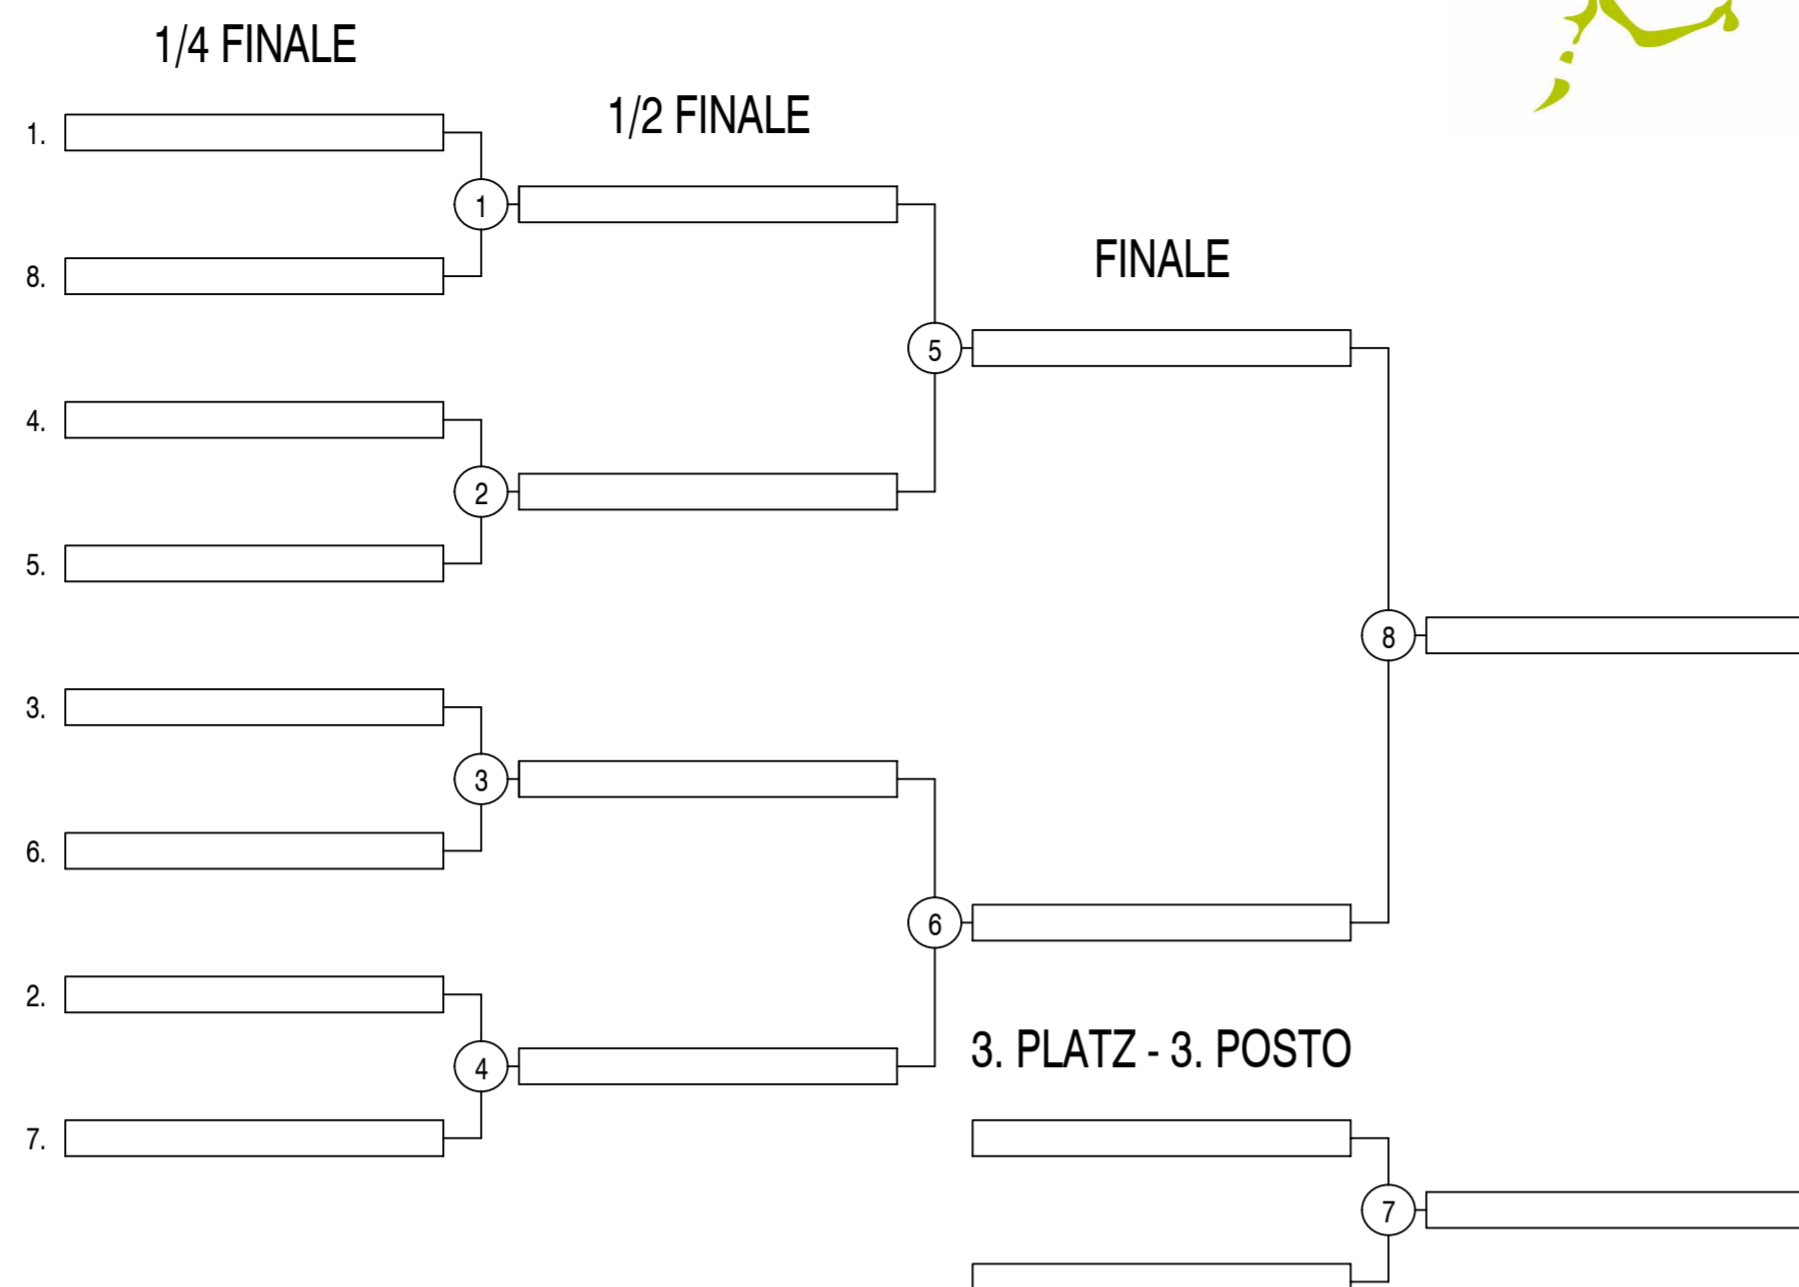

Table for Damen/Femminile GRUPPE - GIRONE C with columns for game, set, win, score, points, and position.

Herren/Maschile

Table for Herren/Maschile GRUPPE - GIRONE D with columns for game, set, win, score, points, and position.

Table for Herren/Maschile GRUPPE - GIRONE E with columns for game, set, win, score, points, and position.

Table for Herren/Maschile GRUPPE - GIRONE F with columns for game, set, win, score, points, and position.

Herren U16/Maschile U16

Table for Herren U16/Maschile U16 GRUPPE - GIRONE G with columns for game, set, win, score, points, and position.

Table for Herren U16/Maschile U16 GRUPPE - GIRONE H with columns for game, set, win, score, points, and position.

Table for Herren U16/Maschile U16 GRUPPE - GIRONE I with columns for game, set, win, score, points, and position.

Damen U16/Femminile U16

Table for Damen U16/Femminile U16 GRUPPE - GIRONE J with columns for game, set, win, score, points, and position.

Table for Damen U16/Femminile U16 GRUPPE - GIRONE K with columns for game, set, win, score, points, and position.

Table for Damen U16/Femminile U16 GRUPPE - GIRONE L with columns for game, set, win, score, points, and position.

Table for Damen U16/Femminile U16 GRUPPE - GIRONE M with columns for game, set, win, score, points, and position.

Table for Damen U16/Femminile U16 GRUPPE - GIRONE N with columns for game, set, win, score, points, and position.

HERREN - MASCHILE