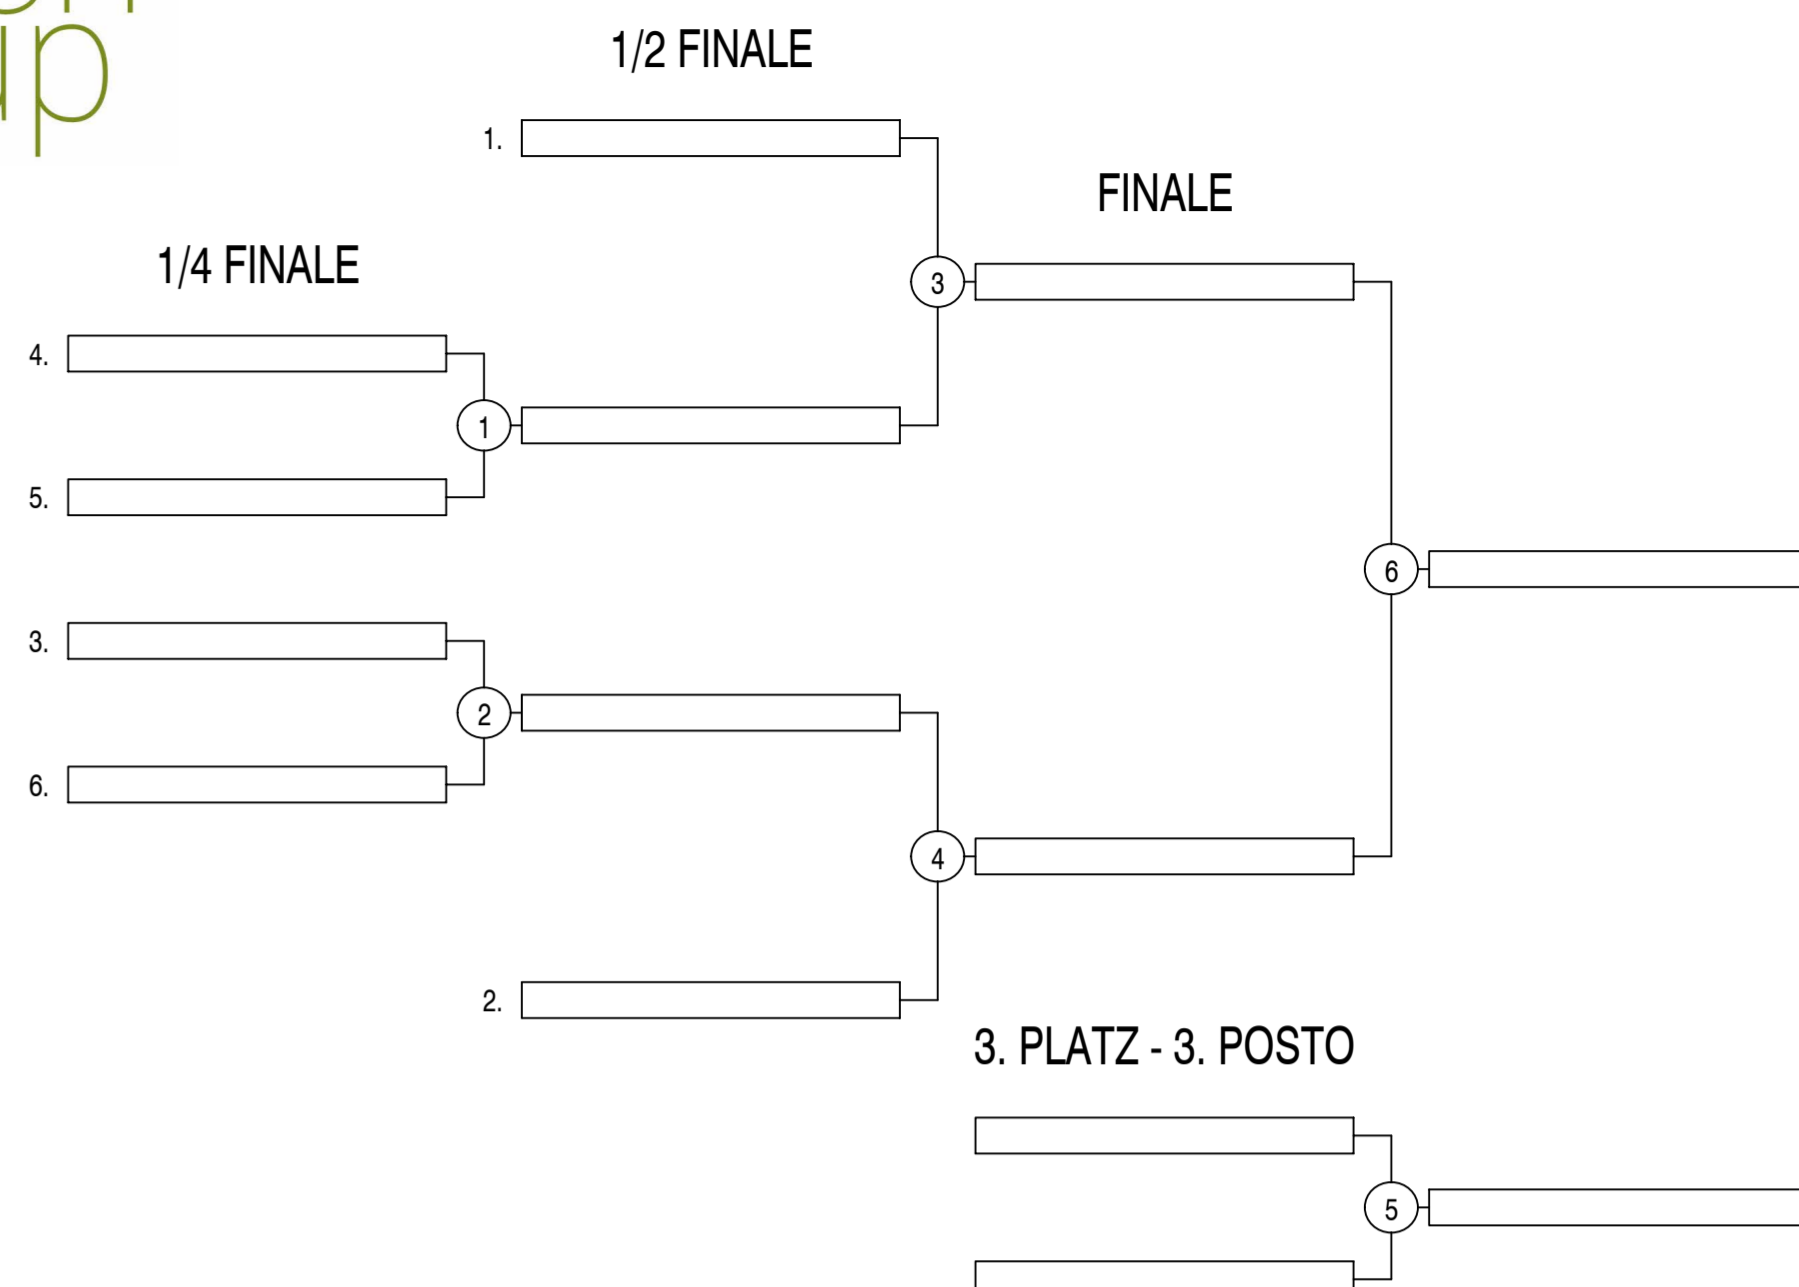

HERREN U16 - MASCHILE U16