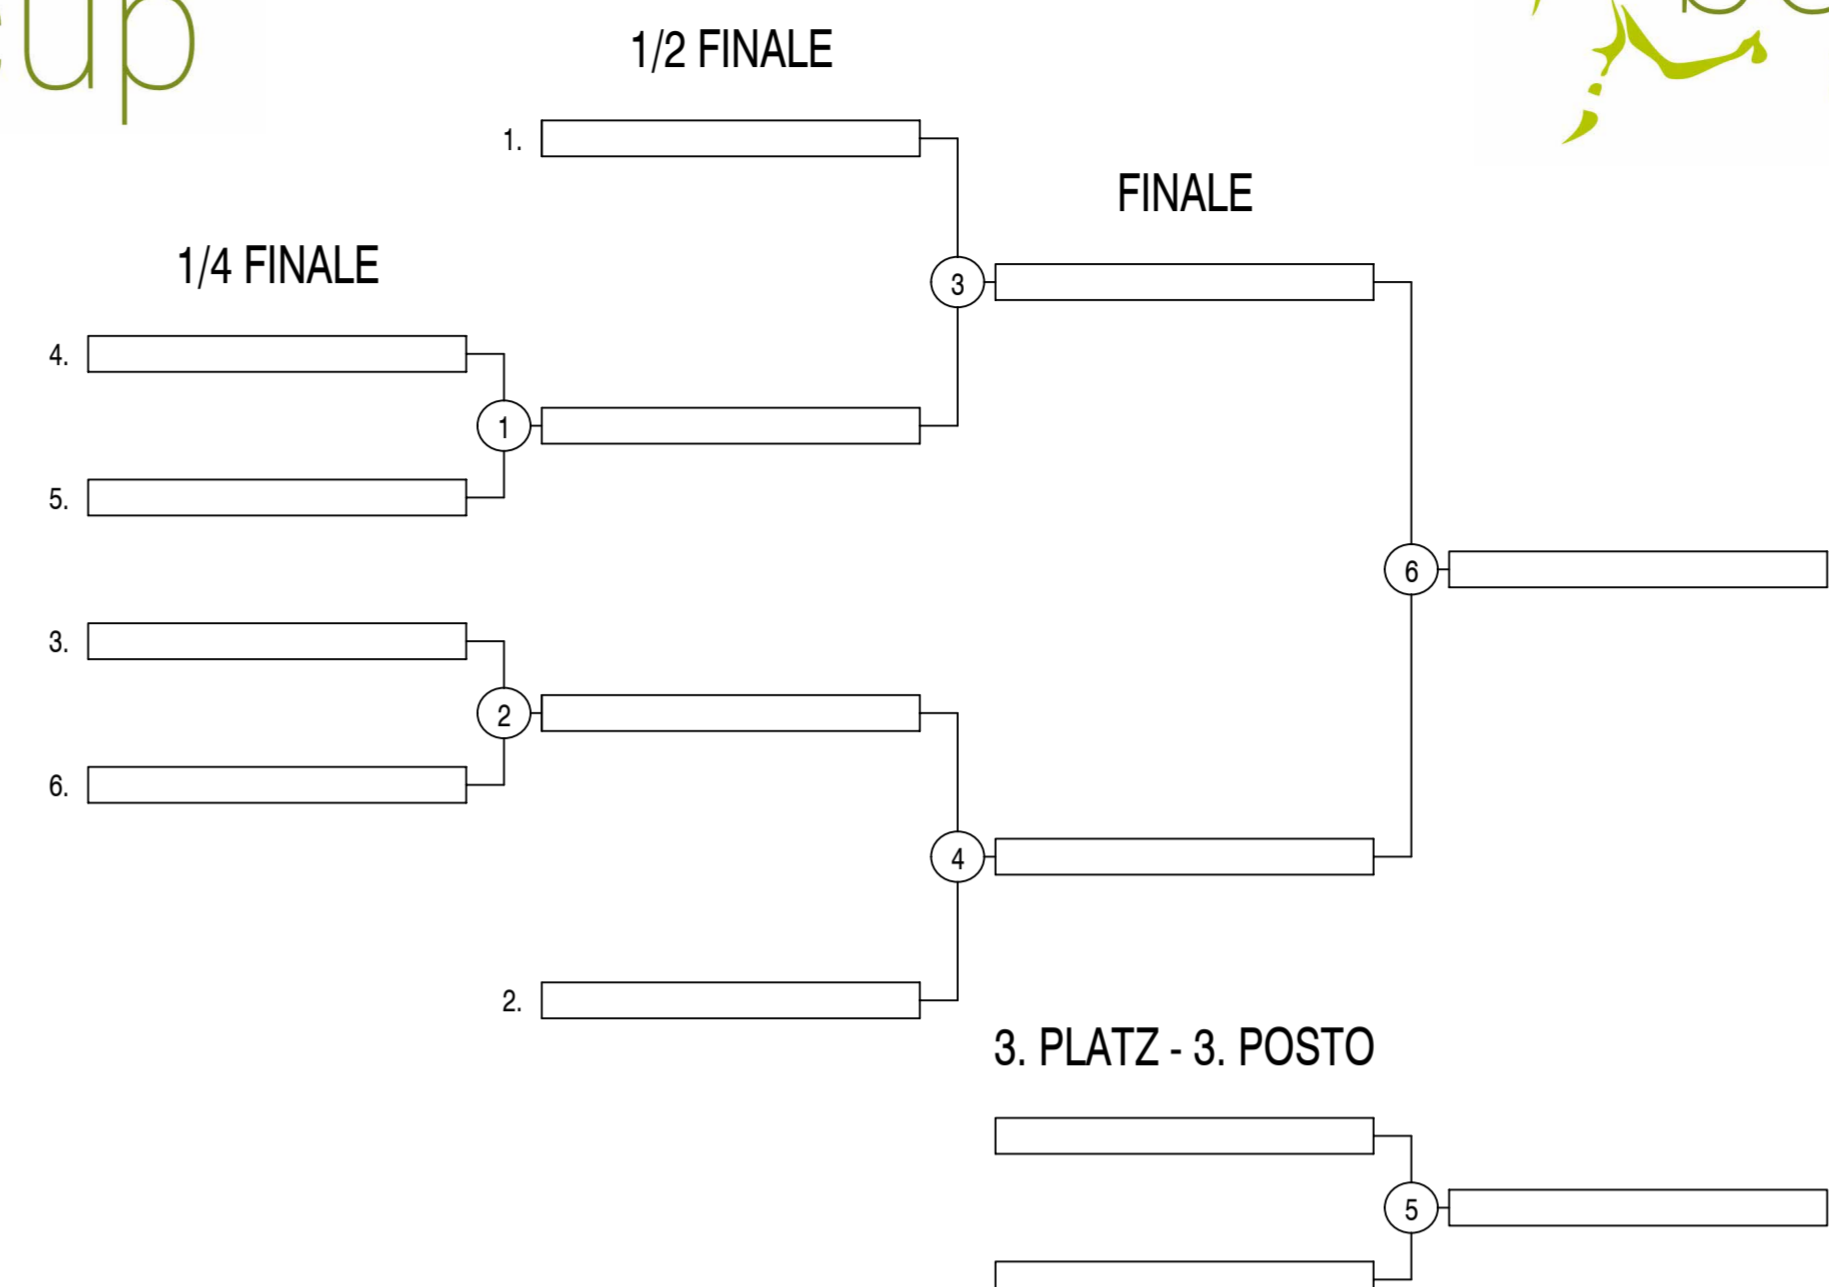

DAMEN - FEMMINILE