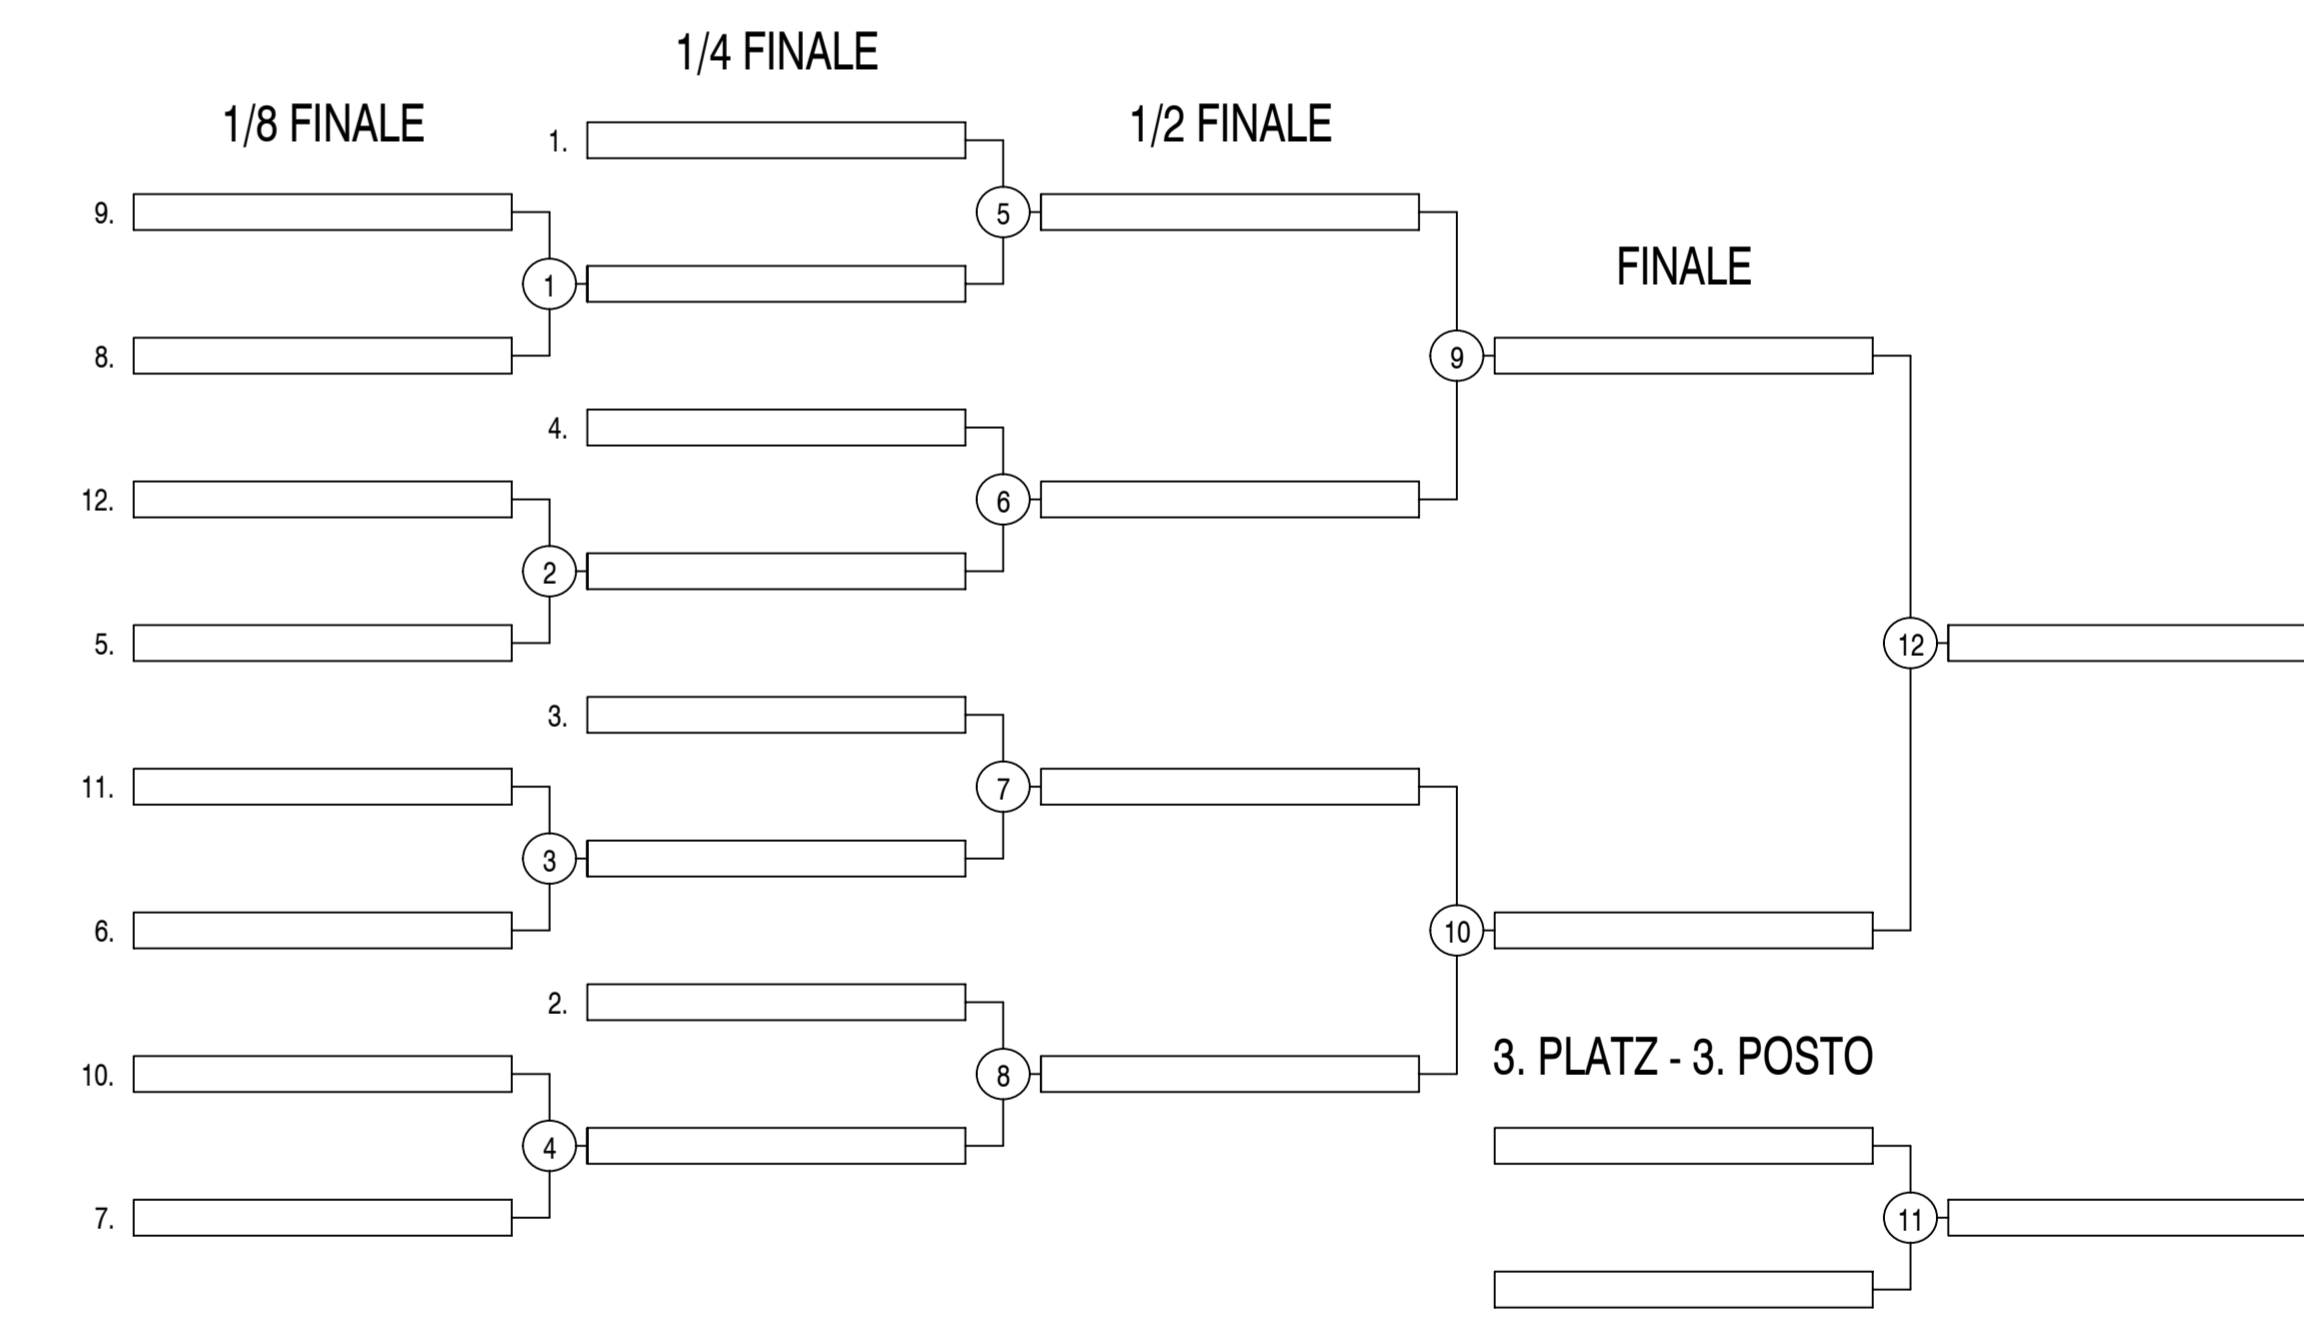

DAMEN U16 - FEMMINILE U16